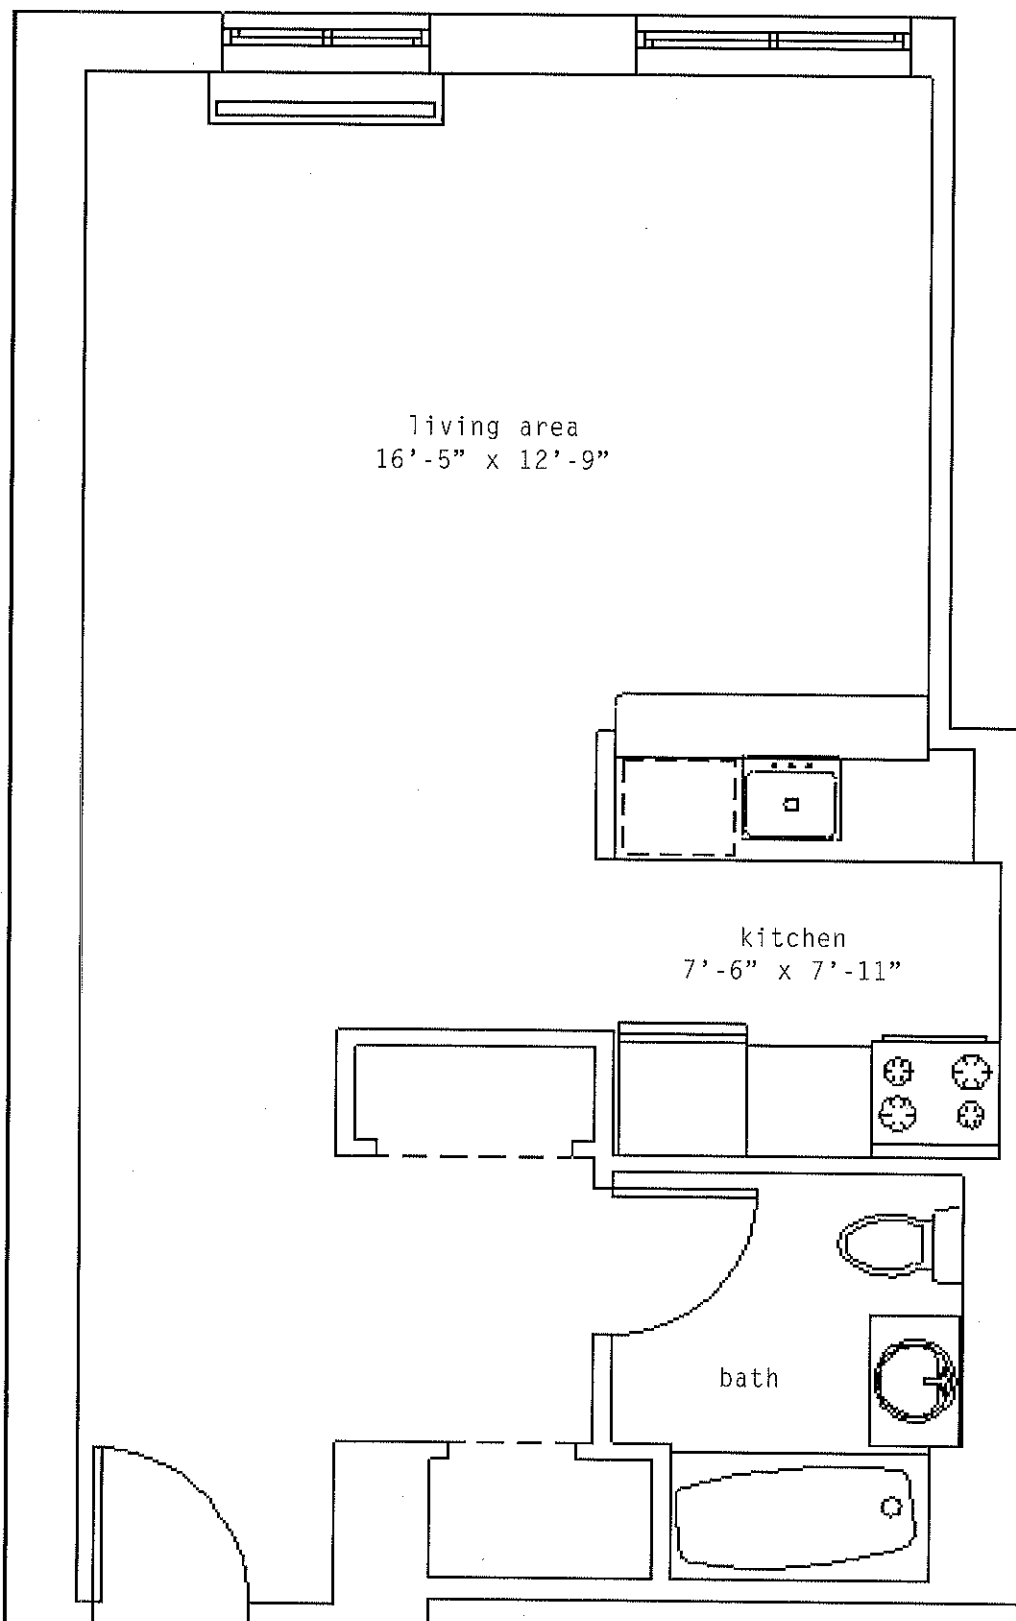

THE CLINTON

THE EMPIRE
studio

Floor 2-7 K

- 24 hour doorman
- hardwood floors, thermal pane sliding windows, individually controlled heating and air conditioning, solid wood doors and unitone video intercom and security system with tenant messages service
- kitchens feature granite countertops, white thermofoil kitchen cabinets with brushed nickel knobs, appliances by whirlpool and energy saving refrigerator
- bathrooms feature moen fixtures
- near A,C,E,49th/50th St. crosstown buses
- lobby-lounge in limestone and wood panelling
- fitness center on-site
- landscaped garden on ground floor
- wired for multiple phone lines, cable and high-speed internet
- laundry facilities

520 WEST 48TH STREET

www.theclinton.com